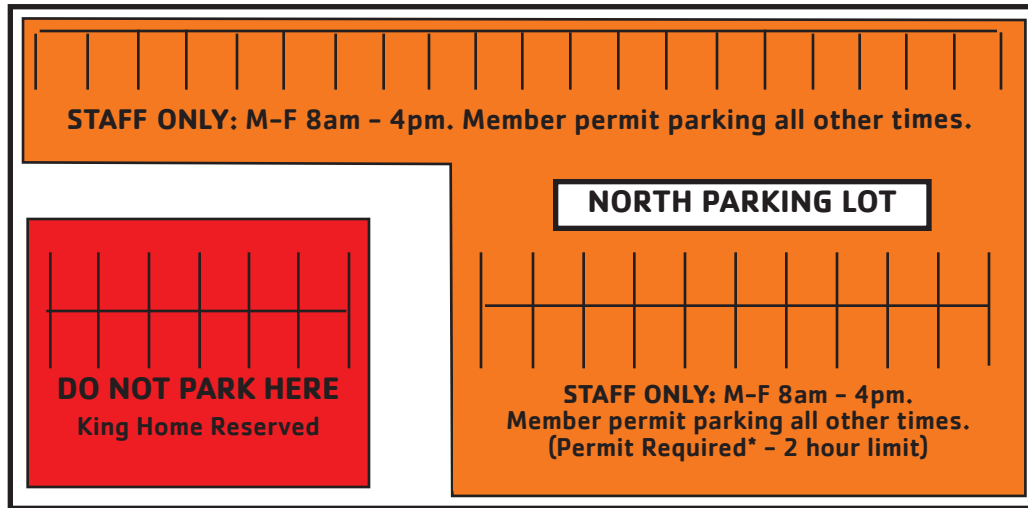

Parking Options

(Map not to scale)

Street parking - 2 hour meters

Street parking - 2 hour meters

Street parking (no meters) - 2 hour limit

Street parking (no meters) - 2 hour limit

GROVE ST

GROVE ST

Drop off zone

McGaw YMCA Building

Drop off zone

MAPLE AVE

ALLEY
ALLEY
ALLEY
ALLEY
ALLEY

Street parking (no meters)

Street parking (no meters)

LAKE ST

LAKE ST

***MEMBER PARKING PERMITS ARE AVAILABLE AT THE FRONT DESK**